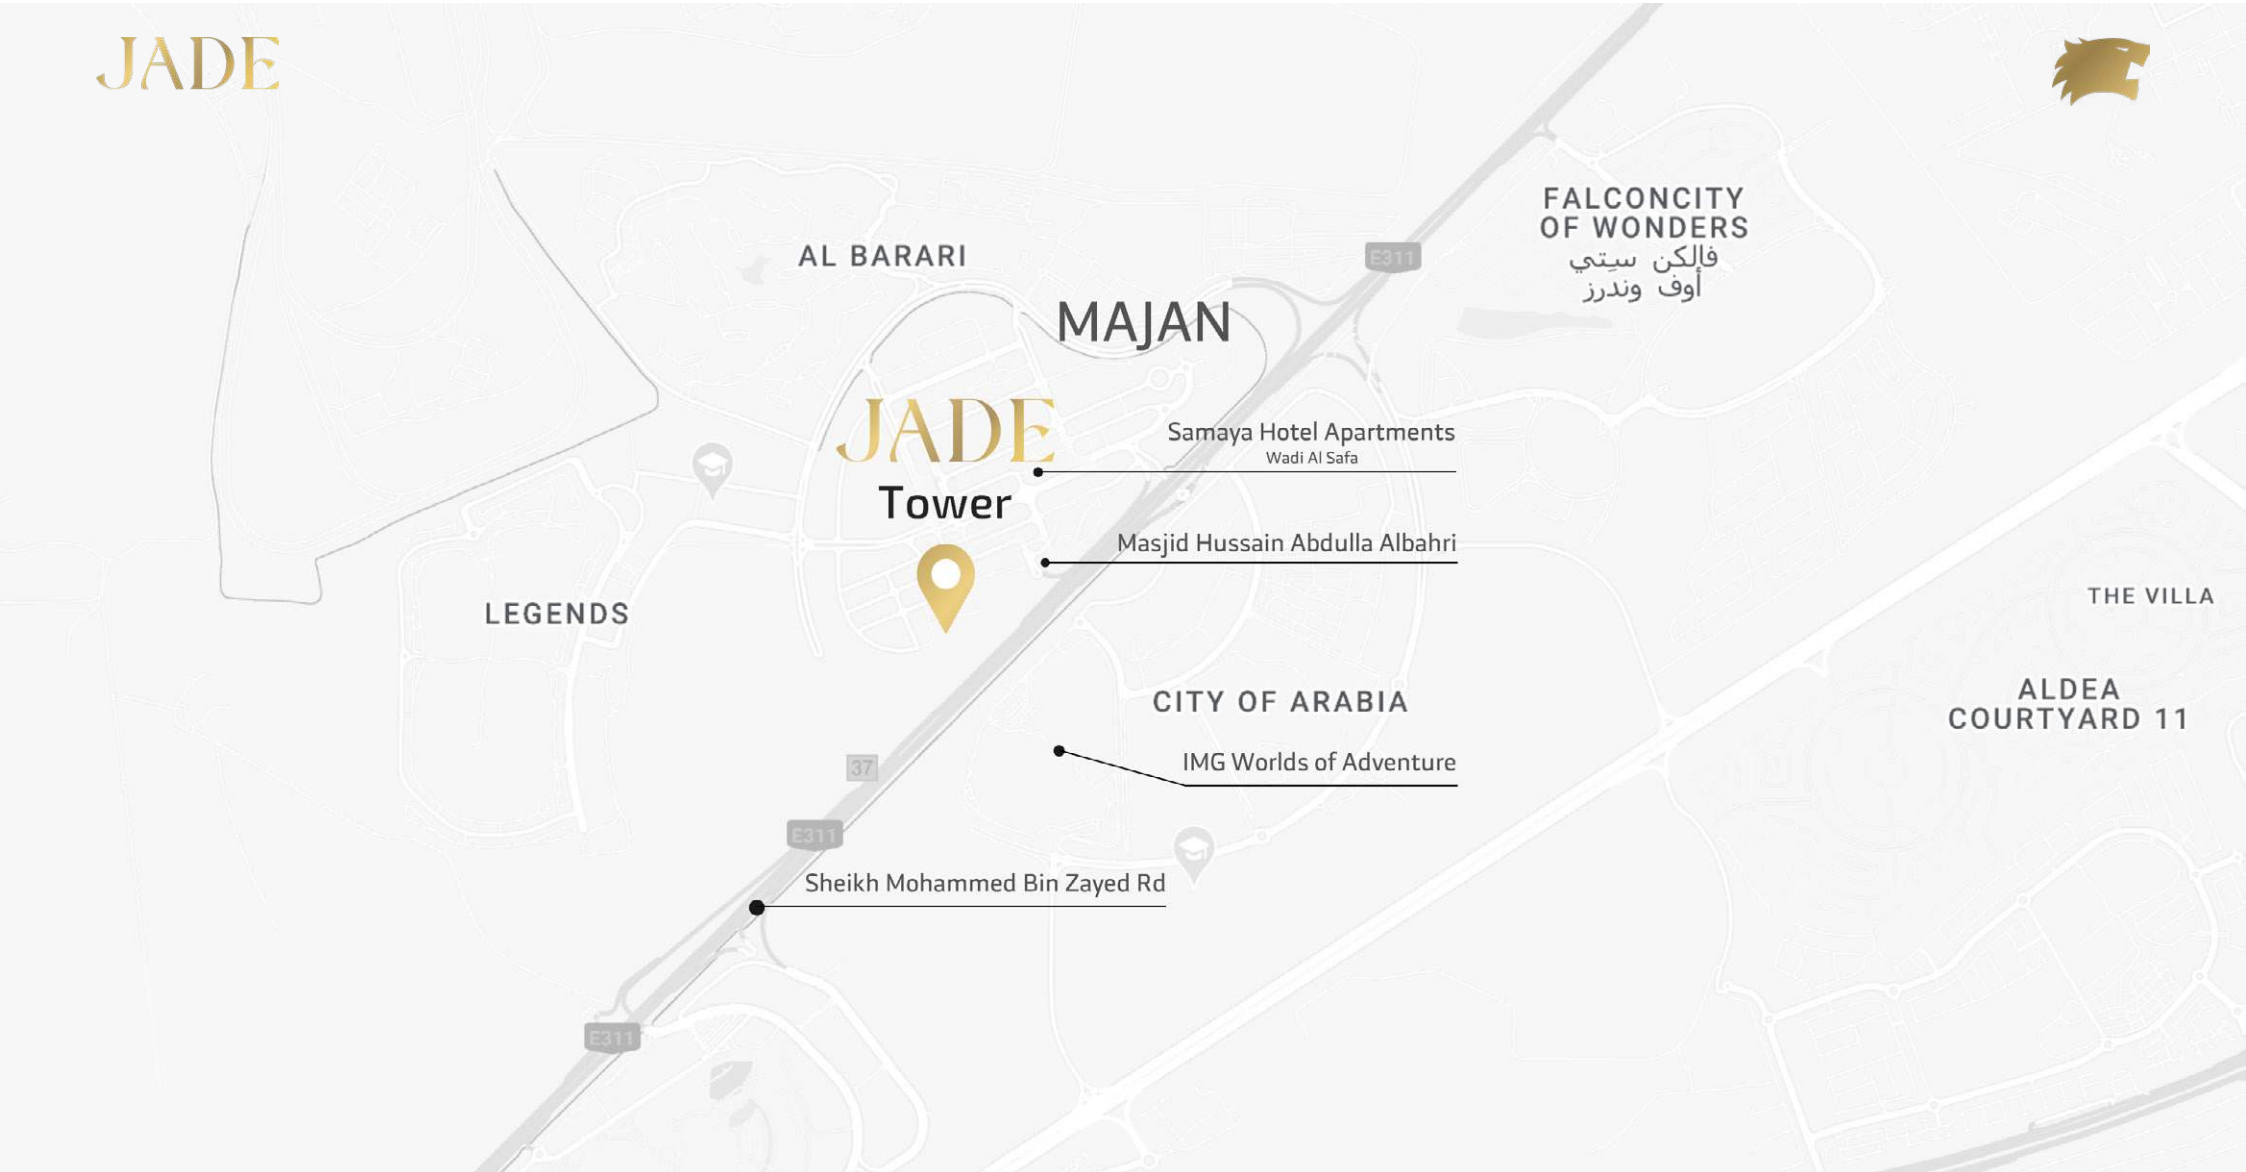

Location Map

05 MIN
IMG World

07 MIN
Global Village

19 MIN
Palm Jumeirah

20 MIN
Dubai Mall