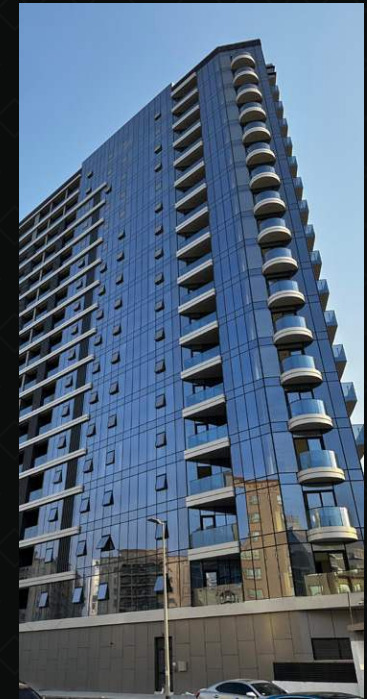

JADE

Tower

www.tigergroup.ae

Our Jade Inspiration

Jade Tower is a striking reminder of Majan's luxury and magnificence near Dubailand. Incorporating the sophisticated and elegant lifestyle of the area, Jade

Tower is the pinnacle of abundant living.

The contemporary style and streamlined lines honor Jade's culture and heritage's refinement and grace.

This Tower's remarkable presence in the skyline embodies the luxury and grandeur that characterize

Completed Projects

The Square Tower

O2 Tower

Regina Tower

Blue Waves Tower

V Tower

Under Construction

Volga Tower

Elbrus Tower

Lilium Tower

Altai Tower

Red Square

Cloud Tower

Seslia Tower

Nobels Tower

Renad Tower