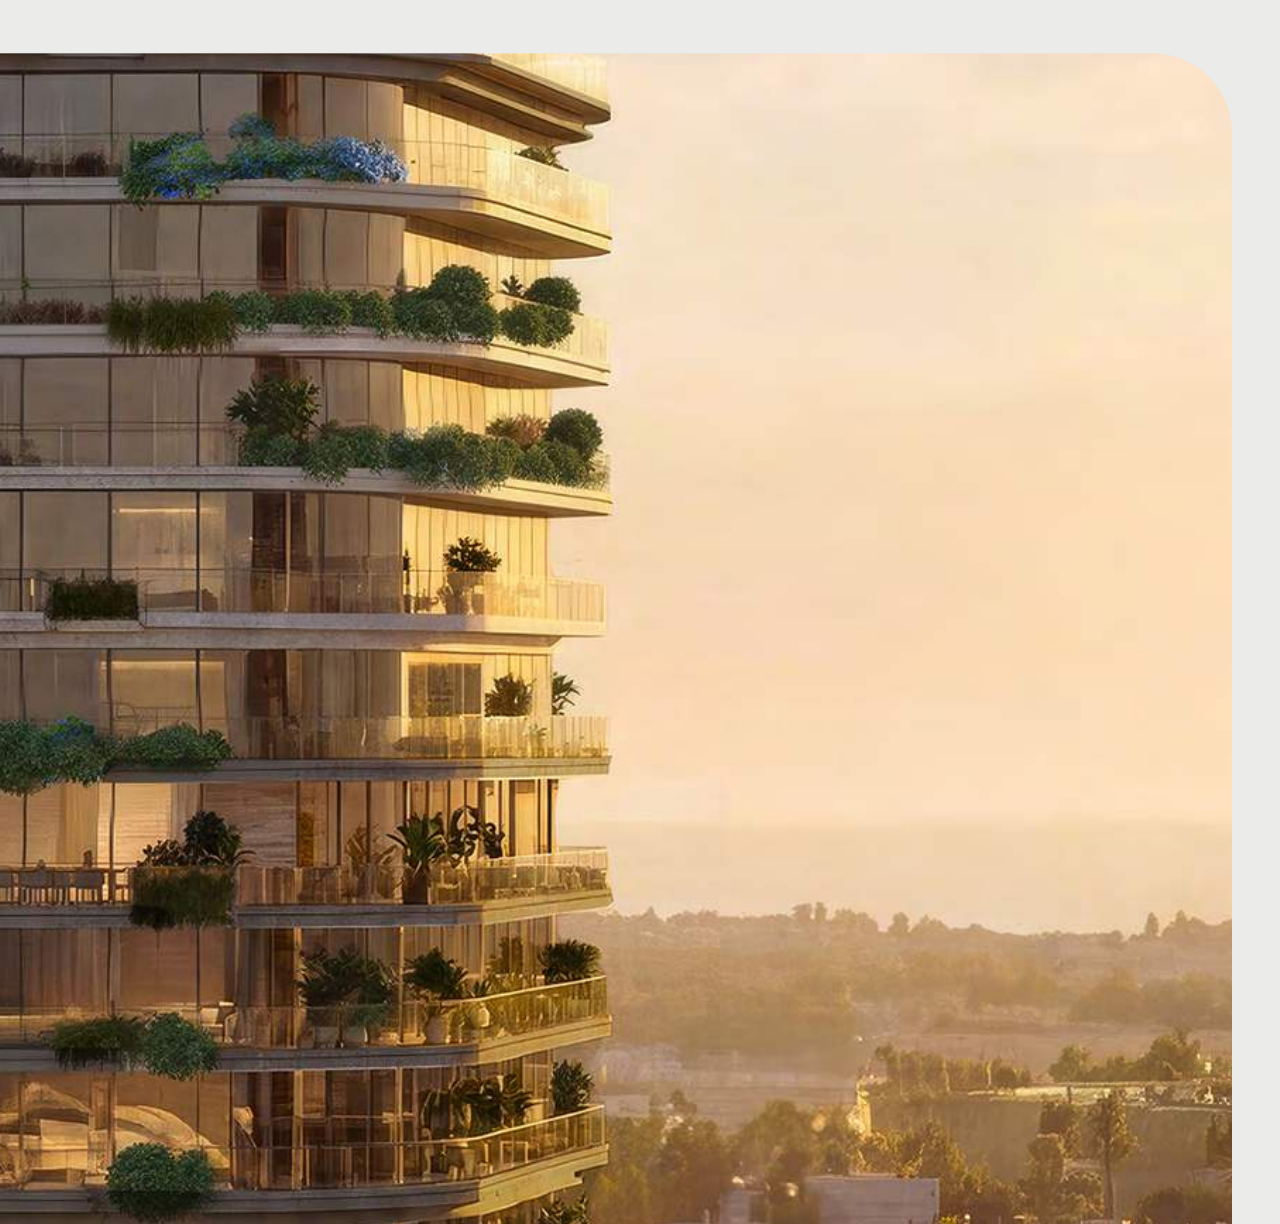

A woman in a blue lace dress is shown from the chest up, surrounded by a shower of falling white petals. The background is a soft-focus green landscape. The text is overlaid on the image.

The LOCATION

RAK BEACH DISTRICT MASTERPLAN.
AN ICONIC HAVEN WHERE COASTAL
BEAUTY MEETS URBAN EASE.

THE COASTAL SETTING

MAKING THE EVERYDAY *Extraordinary*

Evermore brings together refined residences, sculpted landscapes and curated lifestyle amenities to create a complete coastal world shaped by a clear, long-term vision.

WHERE EVERYTHING FEELS CLOSER

WHERE *Connectivity* MEETS *Calm*

Le Château is a quiet expression of balance and flow, where light, form, and landscape move in harmony. Shaped with intention and ease, it offers a way of living defined by calm presence, natural rhythm, and understated refinement.

WHERE LIFE FEELS NATURAL

Intrinsic ELEGANCE

Le Château shapes the site on which it stands. Every line is composed in response to the land, sea and sky as the tower gently rises from the ground. A contemporary icon of quiet grandeur, its form flows with rhythm and restraint.