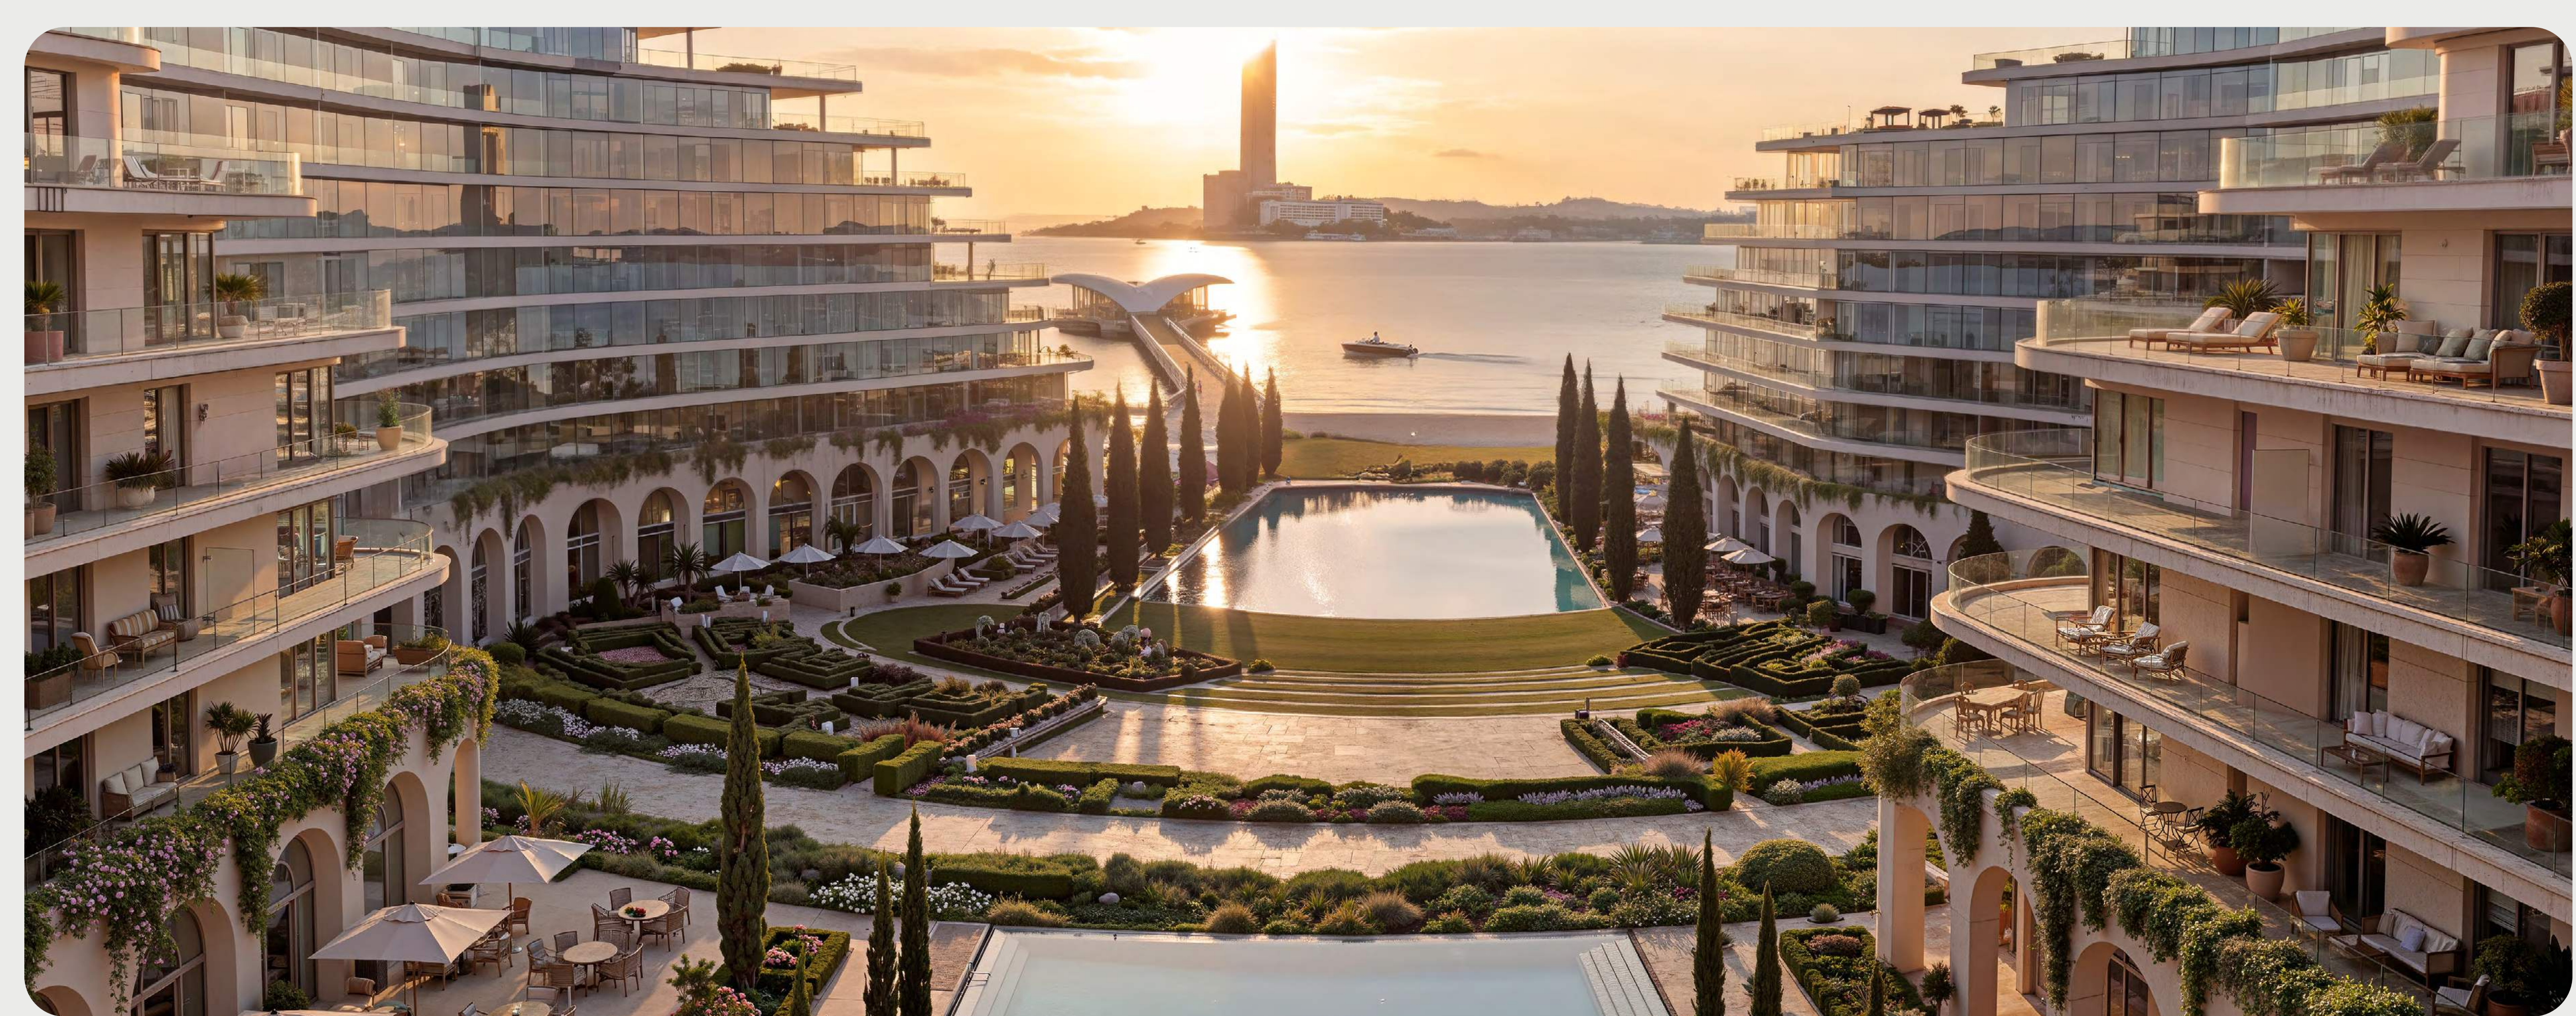

THE EVERYDAY SETTING

A Beautiful LIFESTYLE

Evermore represents a defining chapter in Ras Al Khaimah's evolution, a coastal destination shaped by openness, nature and long-term vision. Pristine shorelines, sculpted parks and sweeping promenades are woven with world-class resorts, creating an environment where life unfolds with intention and grace.