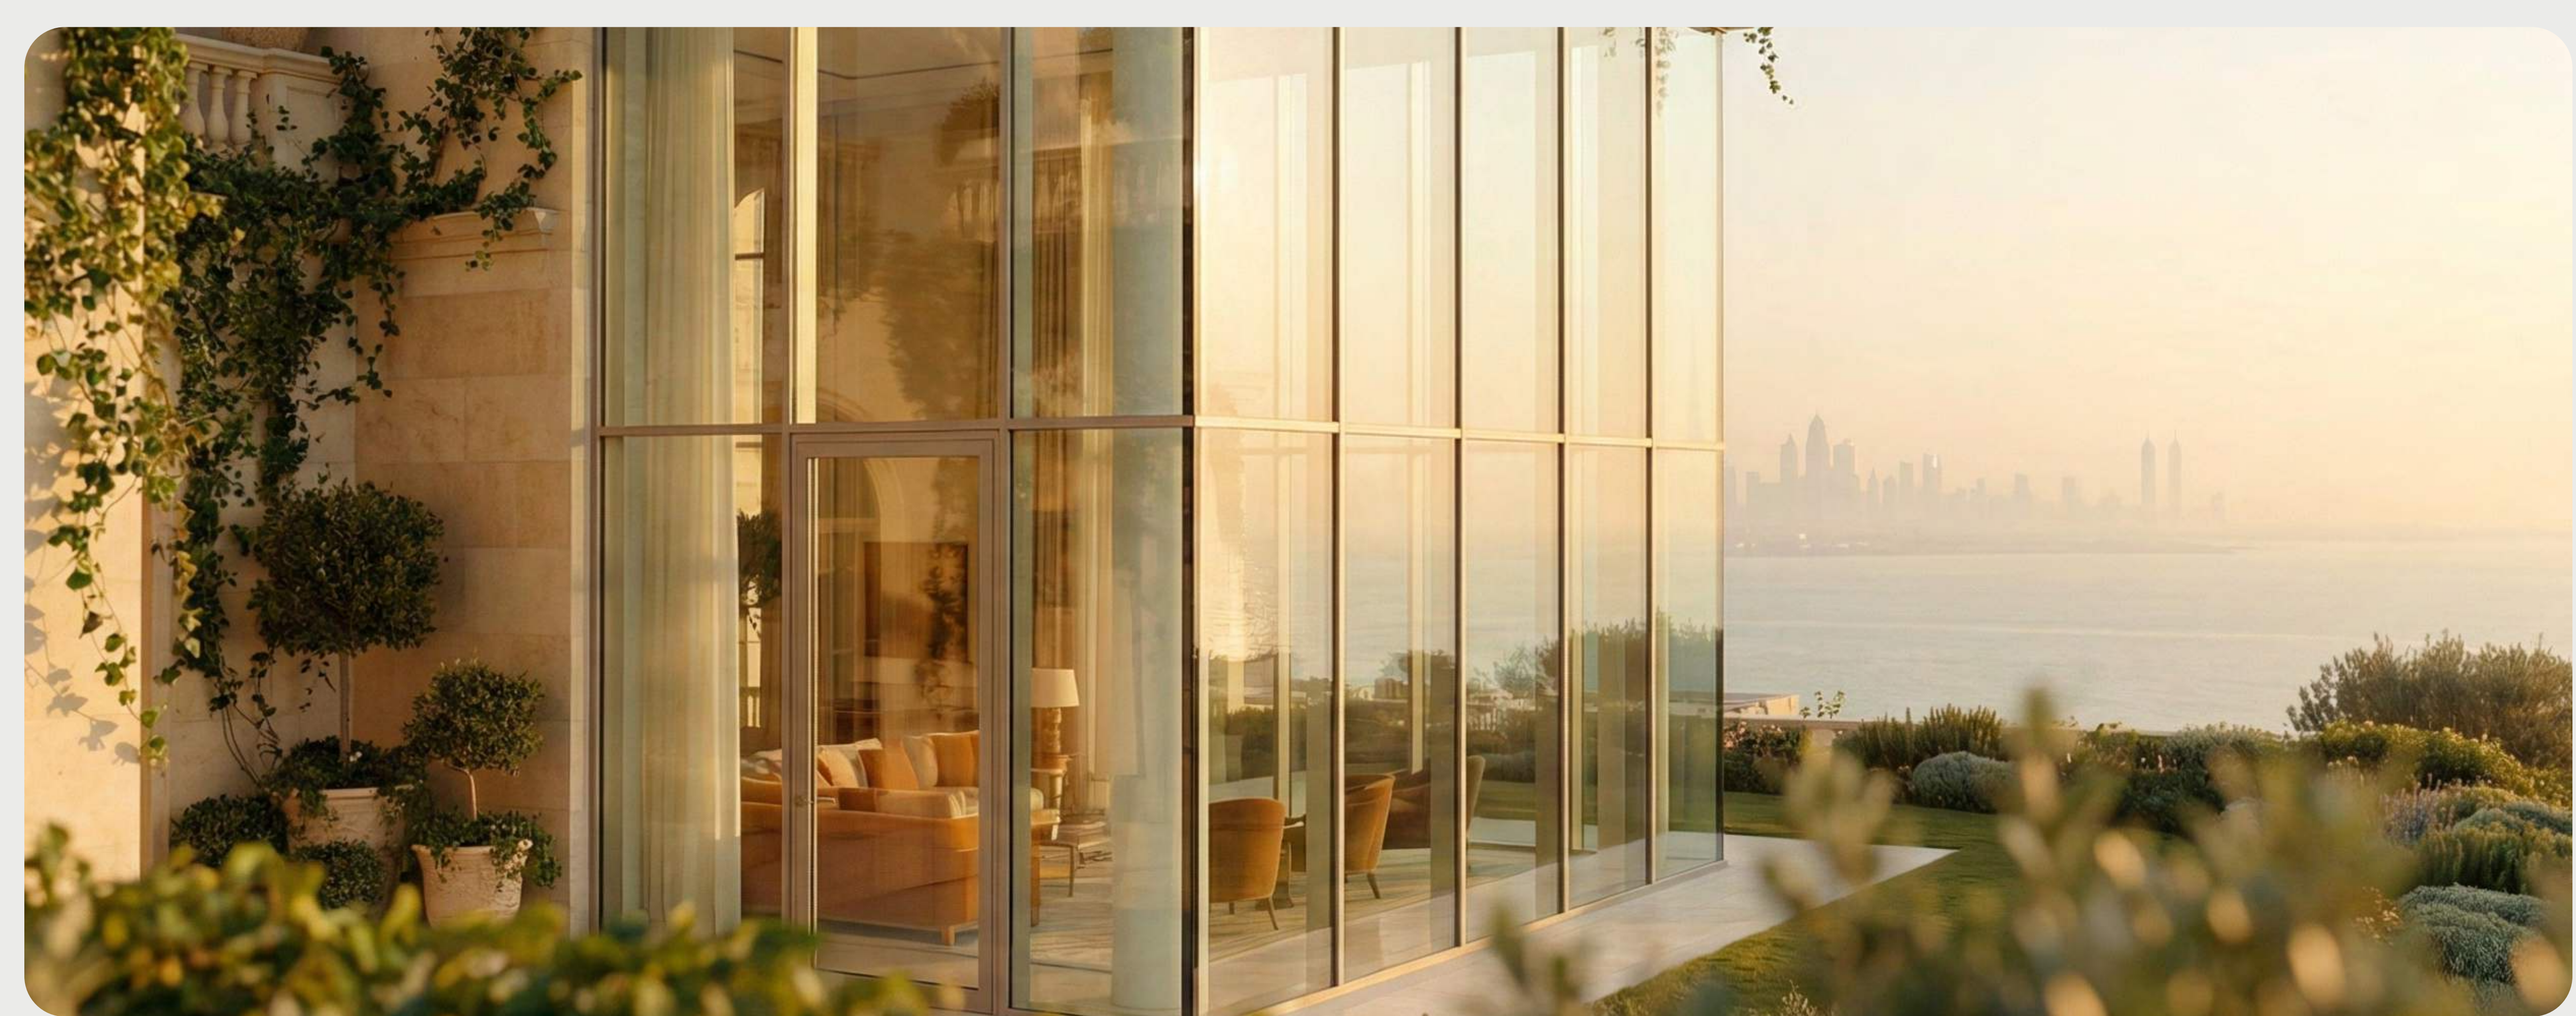

WHERE EVERYTHING FEELS CLOSER

WHERE *Connectivity* MEETS *Calm*

Le Château is a quiet expression of balance and flow, where light, form, and landscape move in harmony. Shaped with intention and ease, it offers a way of living defined by calm presence, natural rhythm, and understated refinement.

THE HOME OF
INSPIRED BY THE FRENCH

L'ART DE VIVRE
PHILOSOPHY OF LIVING WELL.

Le Château is a modern expression of presence, balance and life's gentle rhythms.

Days begin with the rising sun and the sound of soft waves. Landscaped promenades invite unhurried walks, while moments of pause become part of daily ritual. Simple pleasures are elevated through intention, proportion and ease. At Le Château, l'art de vivre is not an idea, it is a way of life.