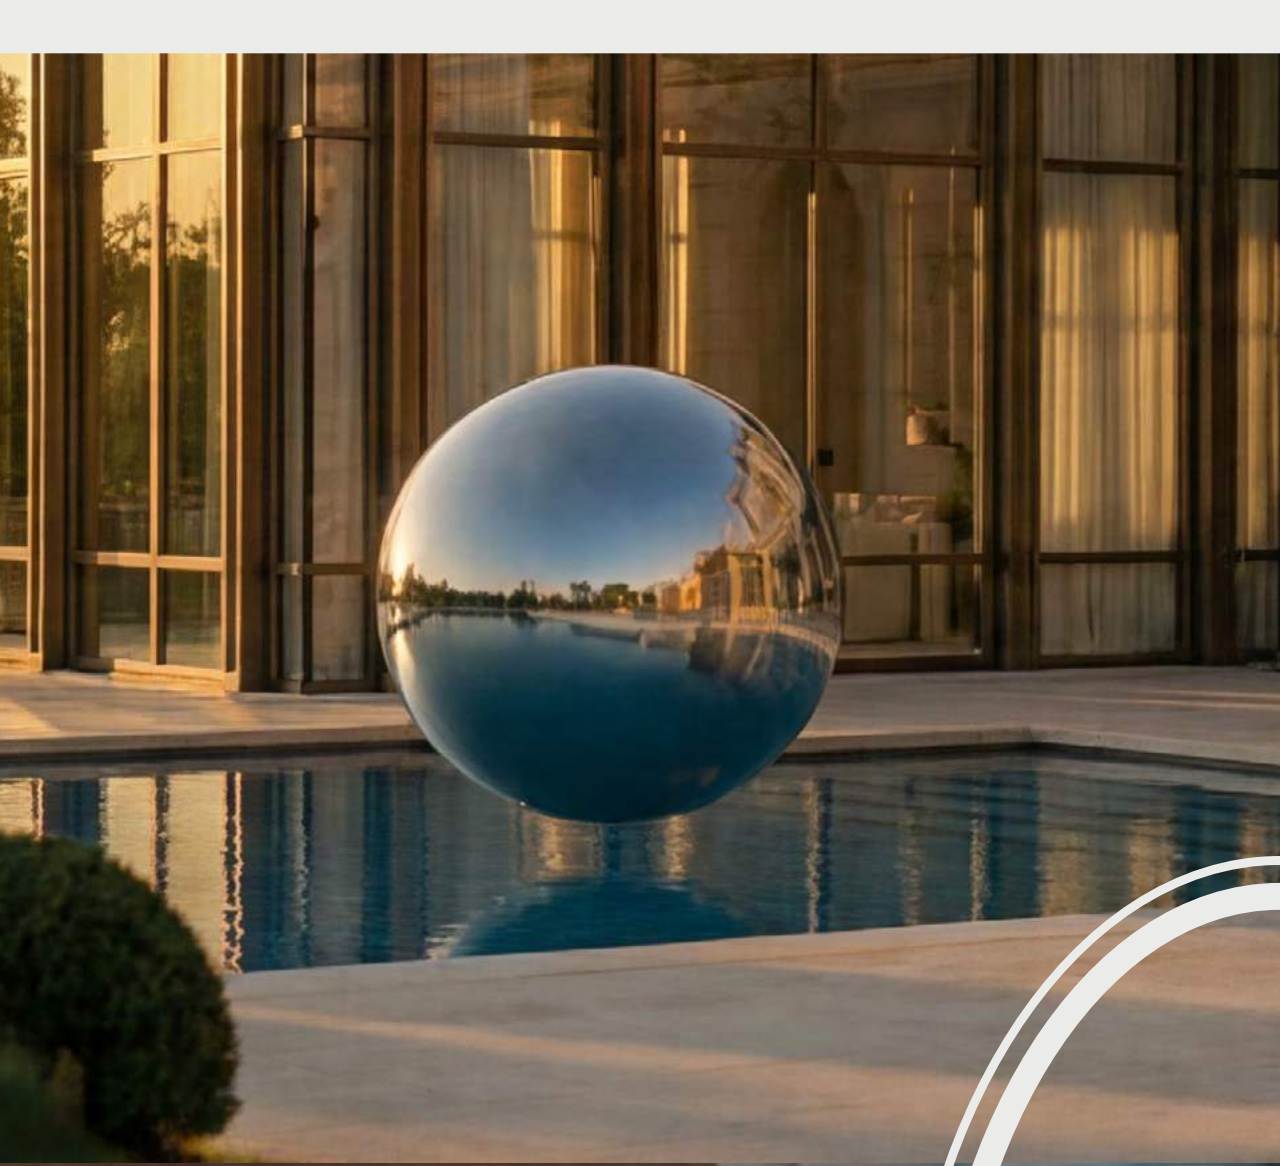

THE COASTAL SETTING

MAKING THE EVERYDAY *Extraordinary*

Evermore brings together refined residences, sculpted landscapes and curated lifestyle amenities to create a complete coastal world shaped by a clear, long-term vision.

The
PROJECT II

AN ARCHITECTURAL LANDMARK
THAT SHAPES THE LANDSCAPE WITH
MOVEMENT, PRESENCE AND COMPOSURE.

WHERE FORM FEELS EFFORTLESS

Elevated SCULPTURAL FORM

Le Château rises in a soft, sculptural spiral across 31 floors, its form inspired by the flowing geometry of French gardens and the quiet elegance of classical composition.

WHERE LIFE FEELS NATURAL

Intrinsic ELEGANCE

Le Château shapes the site on which it stands. Every line is composed in response to the land, sea and sky as the tower gently rises from the ground. A contemporary icon of quiet grandeur, its form flows with rhythm and restraint.